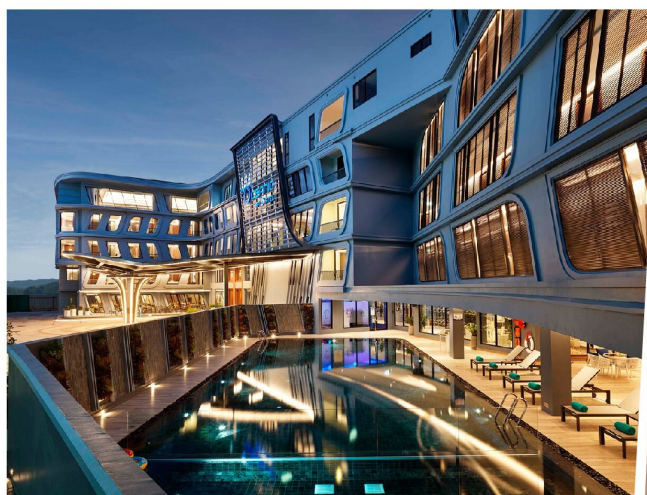

The Oceanic Sportel

2021年開幕 ★★★★★

37/7, M.1, Thepkasattri Road, Mueang Phuket District

www.theoceanicsportel.com

+66 76 377 557

HK$2490+
(佔半房每位)

HK$3160+
(單人房每位)

房間類型：Deluxe Room

膳食供應：包早餐

延長住宿：HK$480+ (每房每晚)

Hilton Garden Inn
Phuket Bang Tao

2021年開幕 ★★★★★

111 Soi Chermgtalay 16, Choeng Thale, Thalang District

www.hilton.com

+66 76 609 790

HK$2680+
(佔半房每位)

HK$3520+
(單人房每位)

房間類型：King Guest Room

膳食供應：包早餐

延長住宿：HK$670+ (每房每晚)