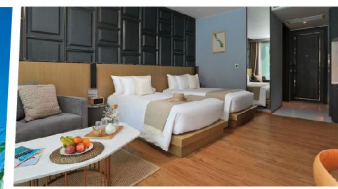

HK\$2490+
(佔半房每位)

HK\$3160+
(單人房每位)

房間類型：Deluxe Room

膳食供應：包早餐

延長住宿：HK\$480+ (每房每晚)

Hilton Garden Inn
Phuket Bang Tao

2021年開幕 ★★★★★

111 Soi Chermgtalay 16, Choeng Thale, Thalang District

2021年開幕 ★★★★★

233 Mai Khao, Amphur Thalang

www.melia.com

+66 76 563 550

HK\$3390+
(佔半房每位)

HK\$4820+
(單人房每位)

房間類型：One Bedroom Suite With Outdoor Bathtub

膳食供應：包早餐

房間類型：Deluxe Room

膳食供應：包早餐

延長住宿：HK\$820+ (每房每晚)

Four Points by Sheraton Phuket Patong Beach

2021年開幕

198/8-9 Thawewong Rd, Pa Tong,
Kathu District

www.marriott.com

+66 76 645 999

HK\$3010+
(佔半房每位)

HK\$4140+
(單人房每位)

房間類型：Guest Room

膳食供應：包早餐

延長住宿：HK\$980+ (每房每晚)

Sinae Phuket Luxury Hotel

2021年開幕

888 Moo 1 Ratsada Sub-district, Mueang
Phuket District